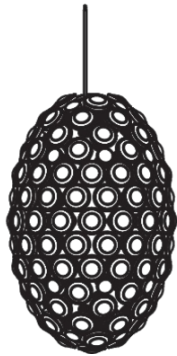

Iconic Eyes / Iconic Eyes 161

Dimensions

77cm | 30.3"

119cm | 46.9"

Product

WIDTH 77cm | 30.3"
HEIGHT 119cm | 46.9"
DEPTH 77cm | 30.3"
DIAMETER 77cm | 30.3"
WEIGHT NETTO 70kg | 154.32lbs

Packaging

WIDTH 96cm | 37.8"
HEIGHT 164cm | 64.6"
CUBAGE 1.51m³ | 53.38ft³
LENGTH 96cm | 37.8"
WEIGHT 100kg | 220.46lbs

Technical CE

MATERIAL

PE Sphere with PC and ABS lenses and chrome detailing

ENERGY LABEL

Energy Label B

LIGHTSOURCE INCLUDED

Yes

SHAPE

Abstract

FREQUENCY

50/60

LAMPHOLDER

LED (Solid state)

CABLE COLOUR

Transparent with tinned cores

CANOPY

White metal rectangle

CRI

88

DIMMING & LIGHTING CONTROL

1-10V

LIGHTSOURCE TYPE

LED

NUMBER OF LIGHTSOURCES

161

INPUT VOLTAGE

100-264

MAX POWER CONSUMPTION

220W

LIFETIME

50000 hours

CABLE LENGTH

1000cm | 393.7"

COLOUR TEMPERATURE

2700 K

LIGHT OUTPUT

7019 lm

See last page for more information about the dimming possibilities.